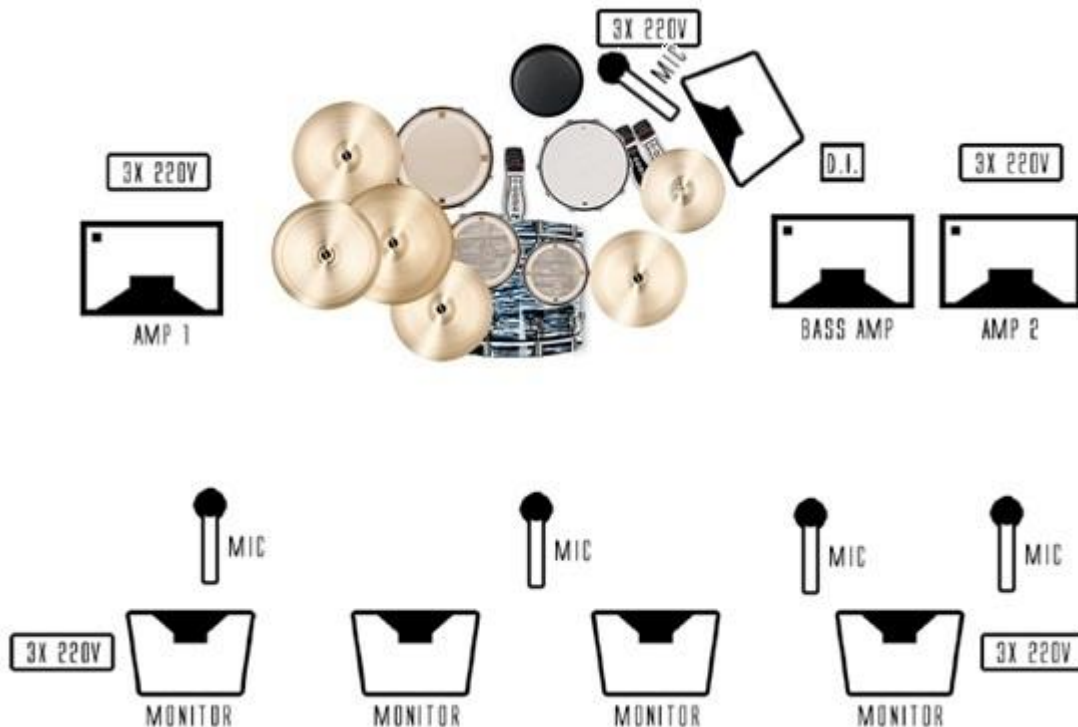

GUITAR GEAR

- 1 x Orange TH 100 amp
- 1 x Orange TH 30 amp
- 2 x Marshall 4x12 cabs

BASS GEAR

- Mark Bass 1x12" mini CMD 121P Bass combo

DRUM GEAR

- 1X Ludwig DRUMKIT (RIGHT HANDED)
- 1x 22" Kick, 10"RT12"RT 14"FT
- 14" x 7" Snare
- ROLAND SPD SX needs 2x DI

MONITORS

- Lead vocalist uses in-ear monitoring system.
- Drummer needs 2 DI for Roland SPD SX

- Guitar players use on-stage monitor speakers

STAGE PLAN